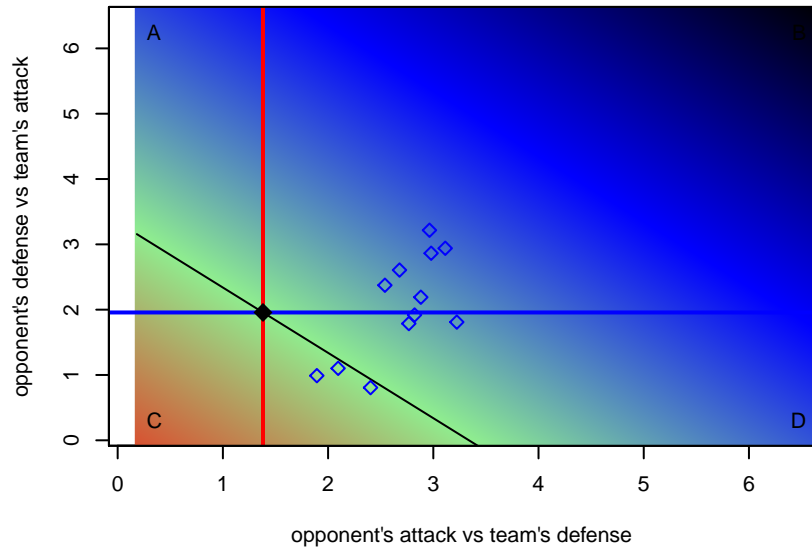

Venues played:
 2015 Blue Mtn Exchange High School
 2015 Spr NWL High School U18
 2015 ID Directors Cup High School U18

Quad City Fusion White B97
 Dots are actual minus expected GF (blue circles) and GA (red triangles).
 Blue line is smoothed change in attack strength. Red is smoothed change in defense strength.

**attack and defense variance (black dot)
relative to other teams
and top 10 in region**

**attack and defense rating
relative to others at age
and all opponents in last 13 months**

**attack and defense rating
relative to others at age
and all opponents in last 13 months**

Performance relative to 13 month average

Performance relative to 13 month average

Distribution of opponents
 Red = Lose zone, Blue = Win zone, Green = Even
 Black line separates win/lose zones

lot. A=Neither has attack advantage, B=Opponent has both attack and defense advantage, C=Opponent has both attack and defense disadvantage, D=Both have