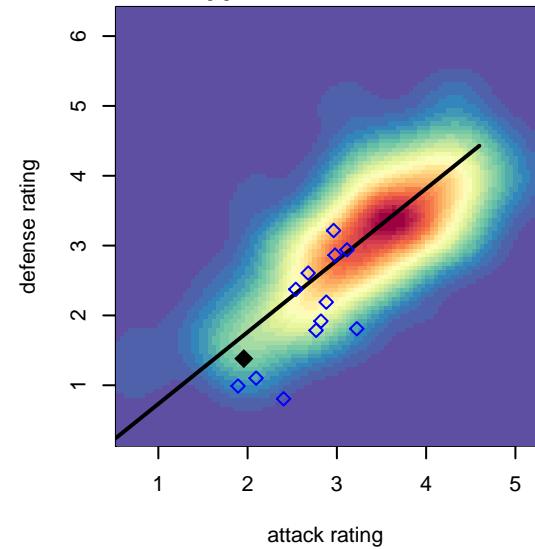

Quad City Fusion White B97

, ID
 B97 total strength=1282
 attack=7.08 defense=3.98
 spr league = Spr NWL High School U18
 notes= Mortimer 2015

alt names used:
 QCF BU16-18-MORTIMER WHITE
 QCF BU18-MORTIMER WHITE
 QCF MORTIMER WHITE (ID)

Venues played:
 2015 Blue Mtn Exchange High School
 2015 Spr NWL High School U18
 2015 ID Directors Cup High School U18

Quad City Fusion White B97
 Dots are actual minus expected GF (blue circles) and GA (red triangles).
 Blue line is smoothed change in attack strength. Red is smoothed change in defense strength.

**attack and defense variance (black dot)
relative to other teams
and top 10 in region**

**attack and defense rating
relative to others at age
and all opponents in last 13 months**

**attack and defense rating
relative to others at age
and all opponents in last 13 months**

Performance relative to 13 month average

Performance relative to 13 month average

Distribution of opponents
 Red = Lose zone, Blue = Win zone, Green = Even
 Black line separates win/lose zones

lot. A=Neither has attack advantage, B=Opponent has both attack and defense advantage, C=Opponent has both attack and defense disadvantage, D=Both have