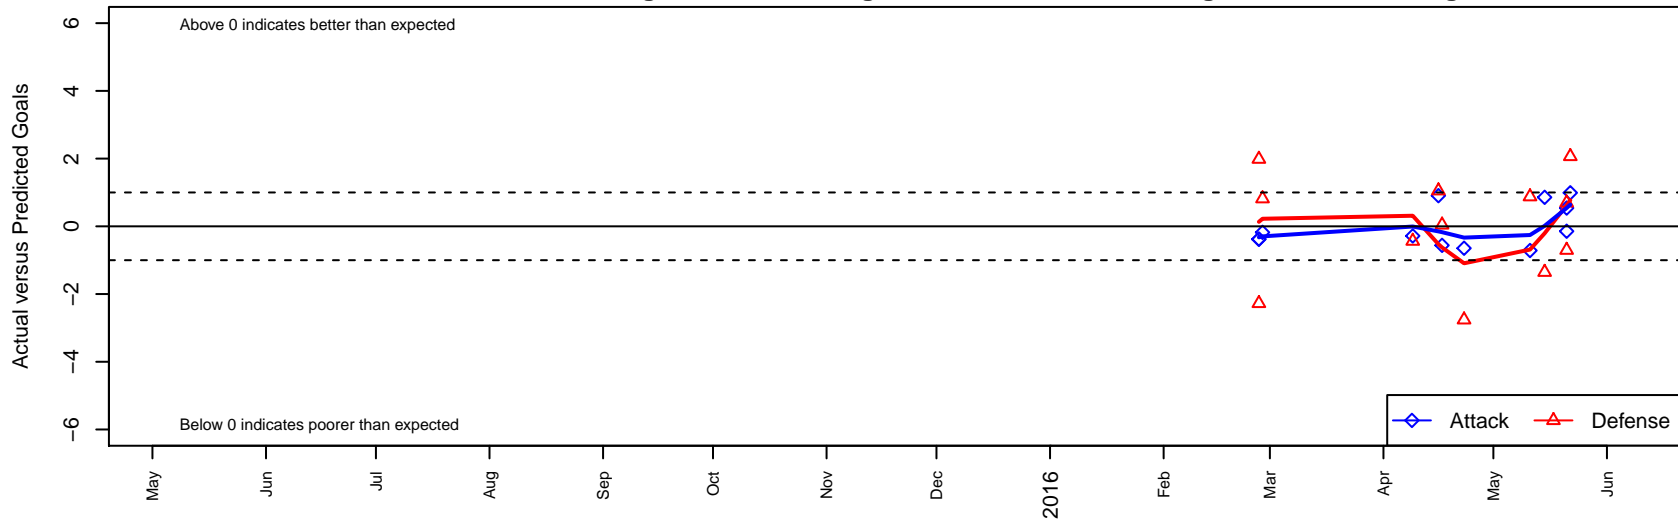

Quad City Fusion White B97

, ID
 B97 total strength=1282
 attack=7.08 defense=3.98
 spr league = Spr NWL High School U18
 notes= Mortimer 2015

alt names used:
 QCF BU16-18-MORTIMER WHITE
 QCF BU18-MORTIMER WHITE
 QCF MORTIMER WHITE (ID)

Venues played:
 2015 Blue Mtn Exchange High School
 2015 Spr NWL High School U18
 2015 ID Directors Cup High School U18

Quad City Fusion White B97
 Dots are actual minus expected GF (blue circles) and GA (red triangles).
 Blue line is smoothed change in attack strength. Red is smoothed change in defense strength.

**attack and defense variance (black dot)
relative to other teams
and top 10 in region**

**attack and defense rating
relative to others at age
and all opponents in last 13 months**

**attack and defense rating
relative to others at age
and all opponents in last 13 months**

Performance relative to 13 month average

Performance relative to 13 month average

Distribution of opponents
 Red = Lose zone, Blue = Win zone, Green = Even
 Black line separates win/lose zones

lot. A=Neither has attack advantage, B=Opponent has both attack and defense advantage, C=Opponent has both attack and defense disadvantage, D=Both have