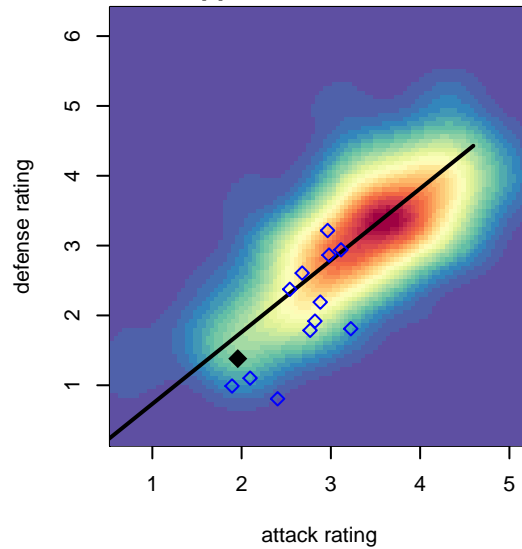

Quad City Fusion White B97

, ID
 B97 total strength=1282
 attack=7.08 defense=3.98
 spr league = Spr NWL High School U18
 notes= Mortimer 2015

alt names used:
 QCF BU16-18-MORTIMER WHITE
 QCF BU18-MORTIMER WHITE
 QCF MORTIMER WHITE (ID)

Venues played:
 2015 Blue Mtn Exchange High School
 2015 Spr NWL High School U18
 2015 ID Directors Cup High School U18

Quad City Fusion White B97
 Dots are actual minus expected GF (blue circles) and GA (red triangles).
 Blue line is smoothed change in attack strength. Red is smoothed change in defense strength.

**attack and defense variance (black dot)
relative to other teams
and top 10 in region**

**attack and defense rating
relative to others at age
and all opponents in last 13 months**

**attack and defense rating
relative to others at age
and all opponents in last 13 months**

Performance relative to 13 month average

Performance relative to 13 month average

Distribution of opponents
 Red = Lose zone, Blue = Win zone, Green = Even
 Black line separates win/lose zones

lot. A=Neither has attack advantage, B=Opponent has both attack and defense advantage, C=Opponent has both attack and defense disadvantage, D=Both have